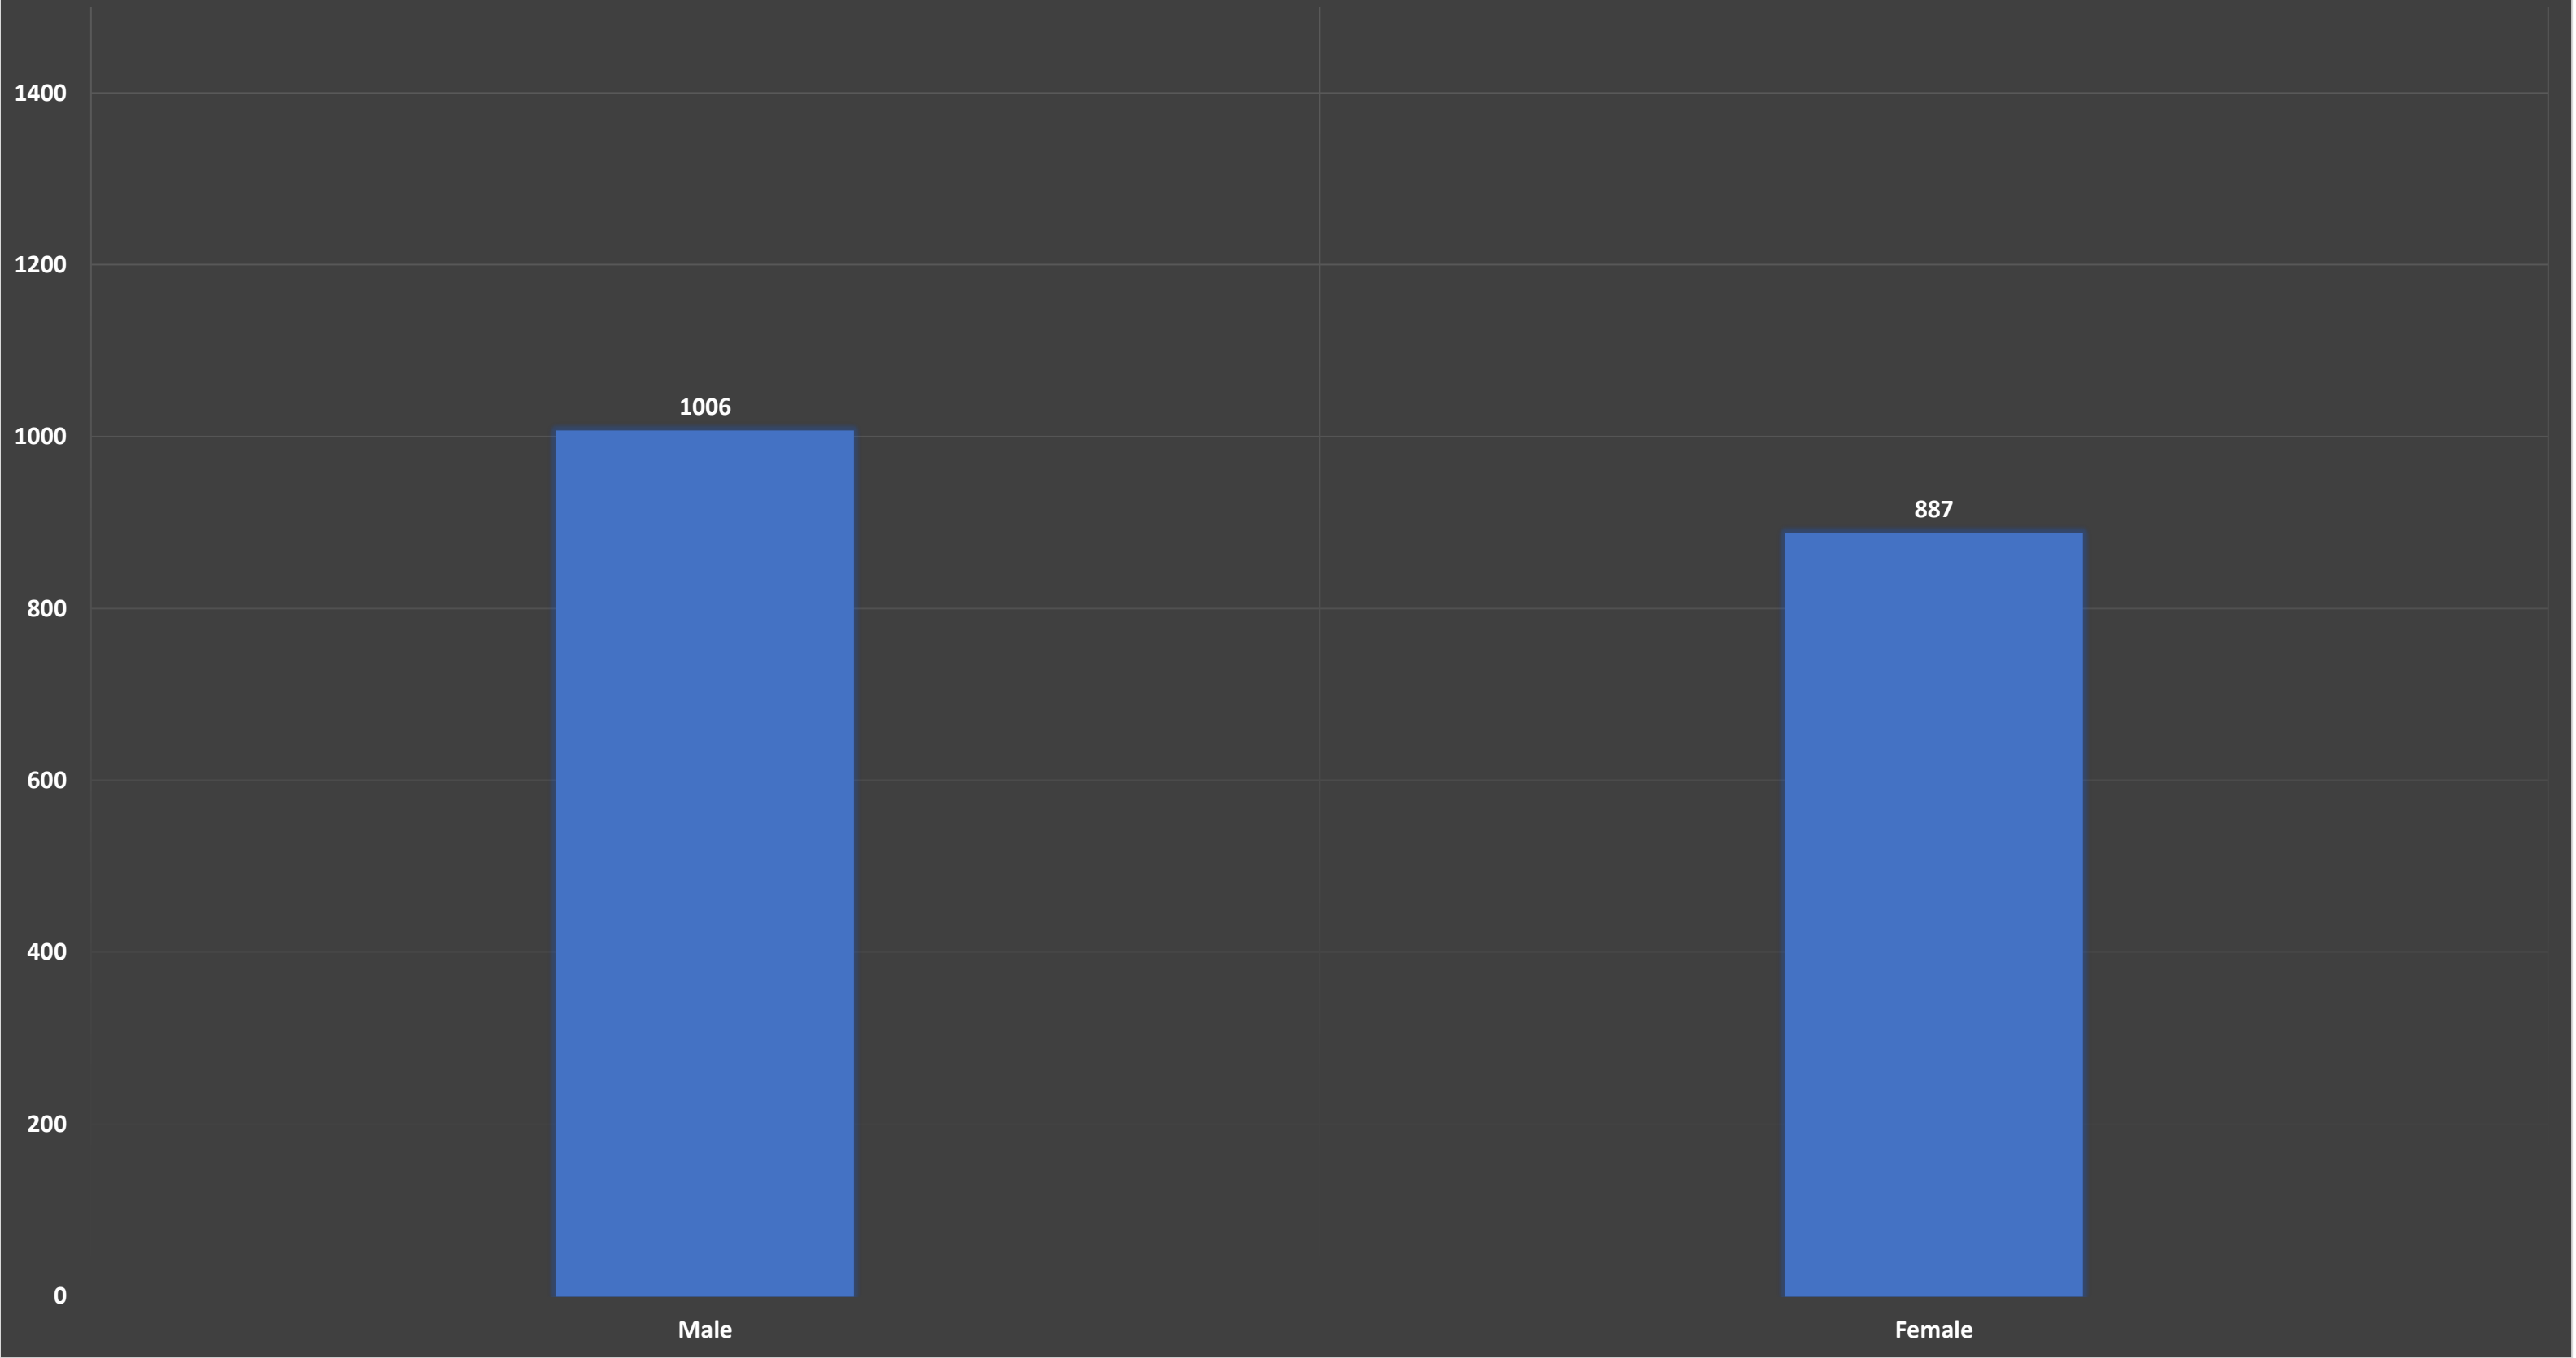

BERNARDSVILLE BOROUGH

BERNARDSVILLE BOROUGH COVID-19 CASES BY SEX

*Numbers are accurate as of 5/4/23. Case counts come directly from raw data imported from Commcare by the Bernards Township Health Department.