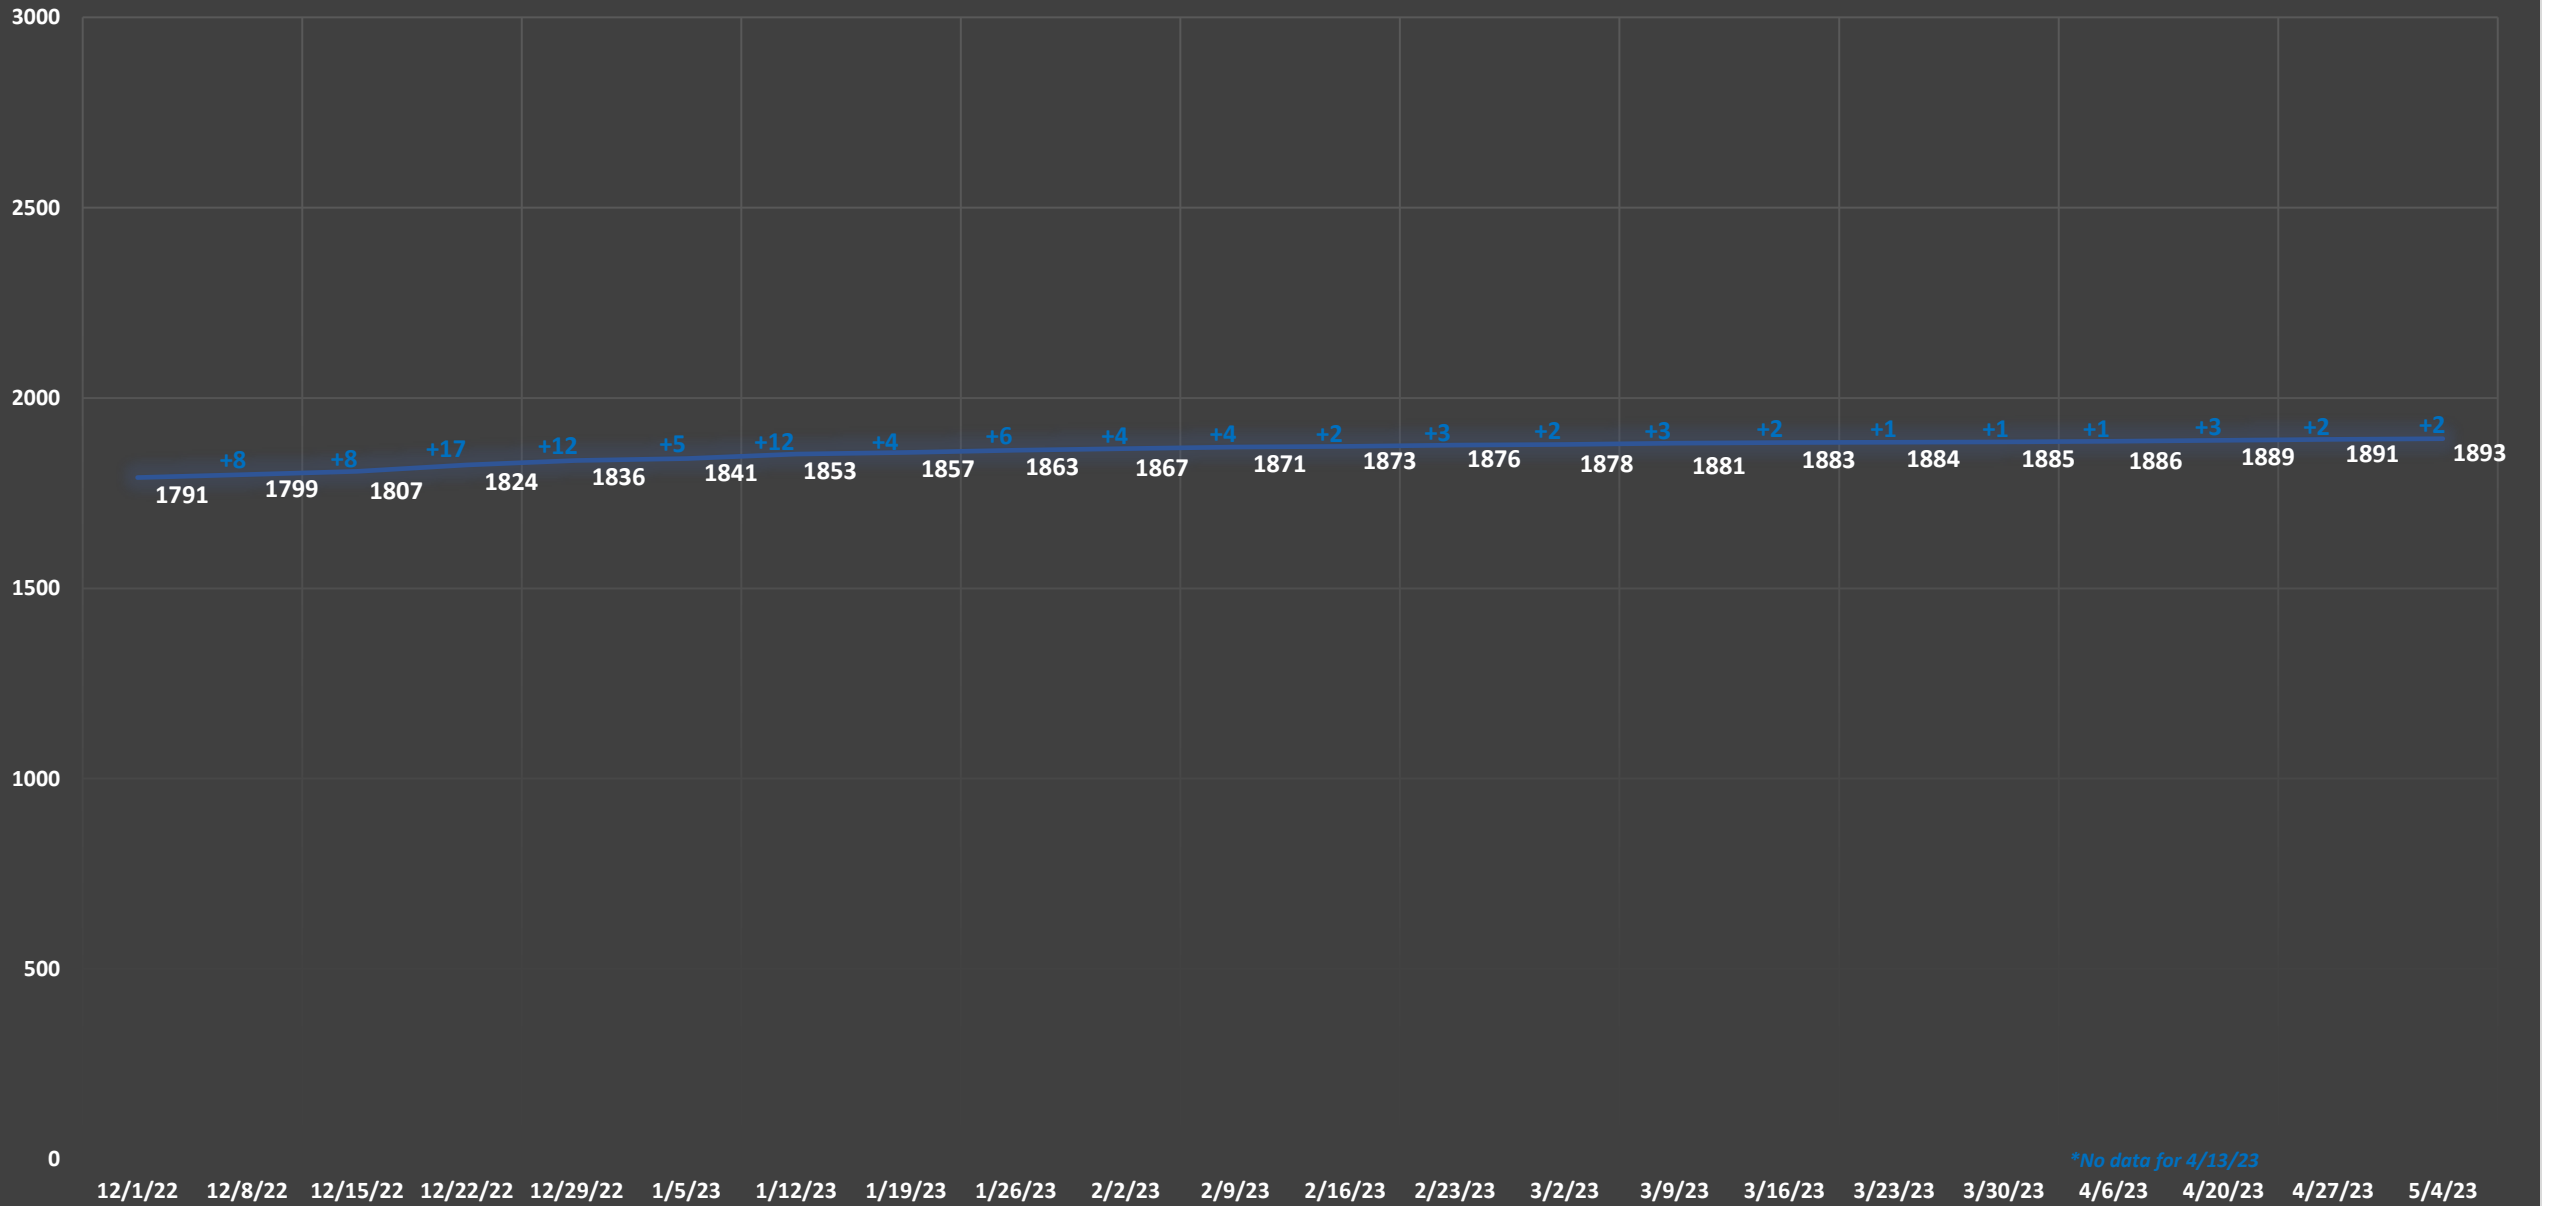

BERNARDSVILLE BOROUGH

BERNARDSVILLE BOROUGH COVID-19 CASE TOTALS BY WEEK

*Numbers are accurate as of 5/4/23. Case counts come directly from raw data imported from Commcare by the Bernards Township Health Department.