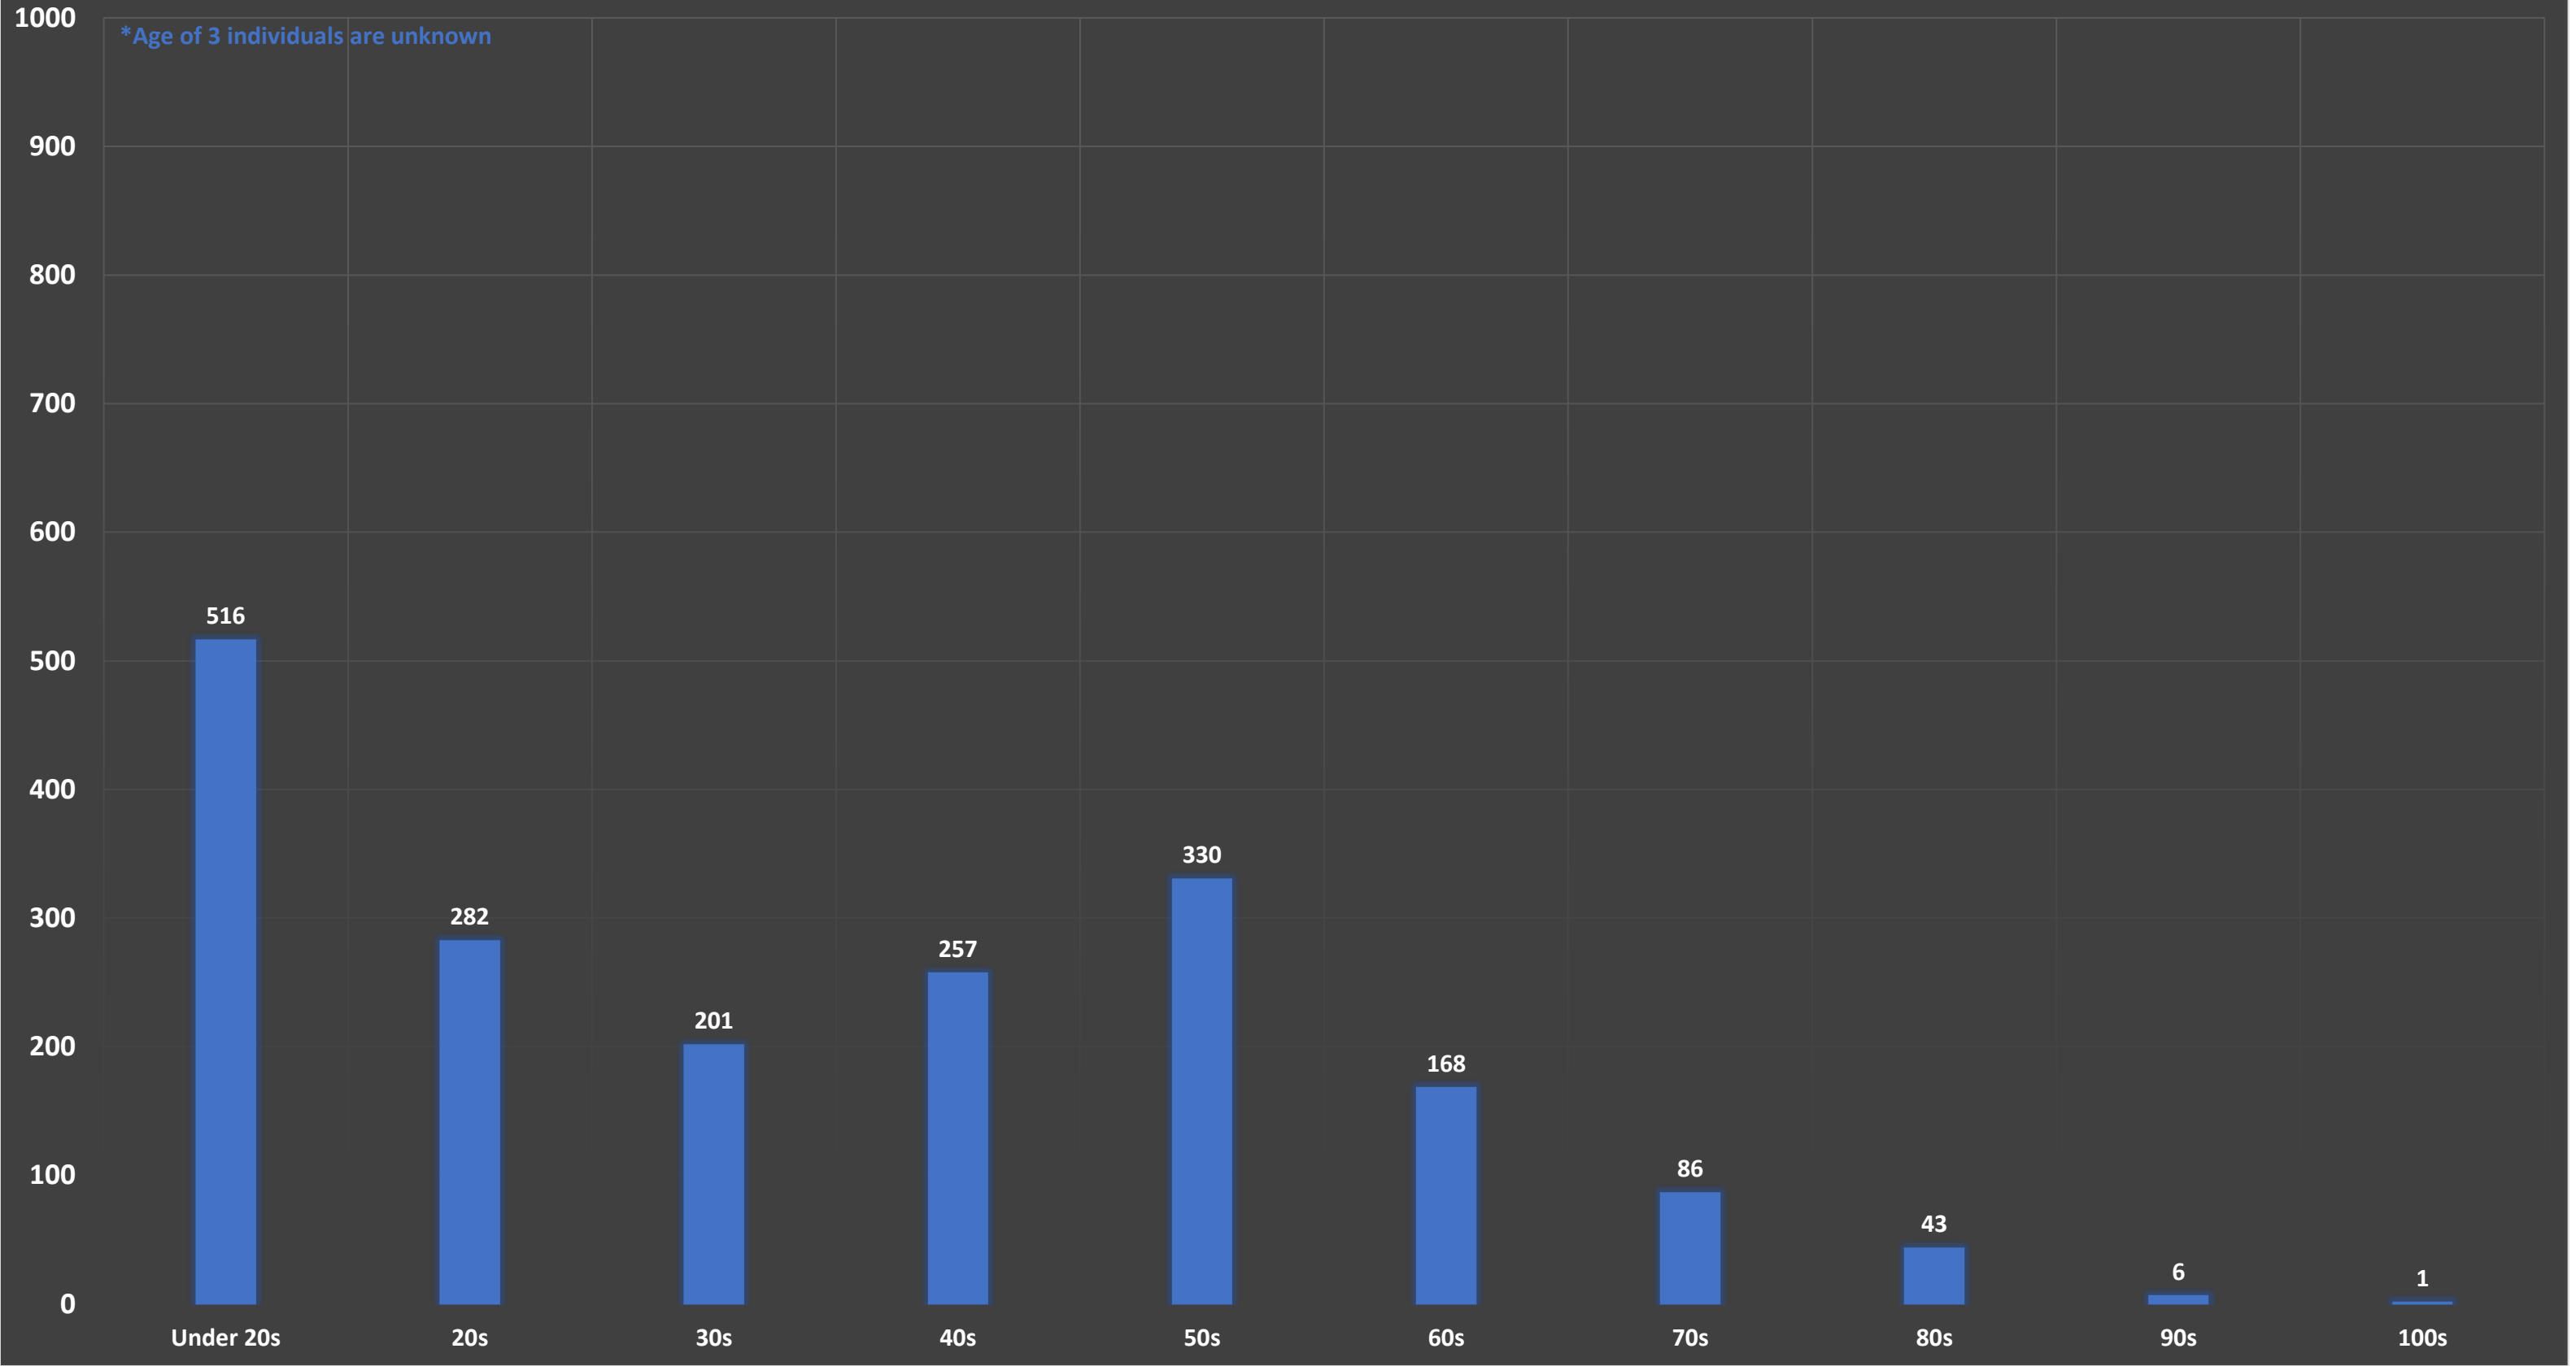

BERNARDSVILLE BOROUGH

BERNARDSVILLE BOROUGH COVID-19 NEW CASES BY MONTH

*Numbers are accurate as of 5/4/23. Case counts come directly from raw data imported from Commcare by the Bernards Township Health Department.

BERNARDSVILLE BOROUGH

BERNARDSVILLE BOROUGH COVID-19 CASES BY AGE

*Numbers are accurate as of 5/4/23. Case counts come directly from raw data imported from Commcare by the Bernards Township Health Department.