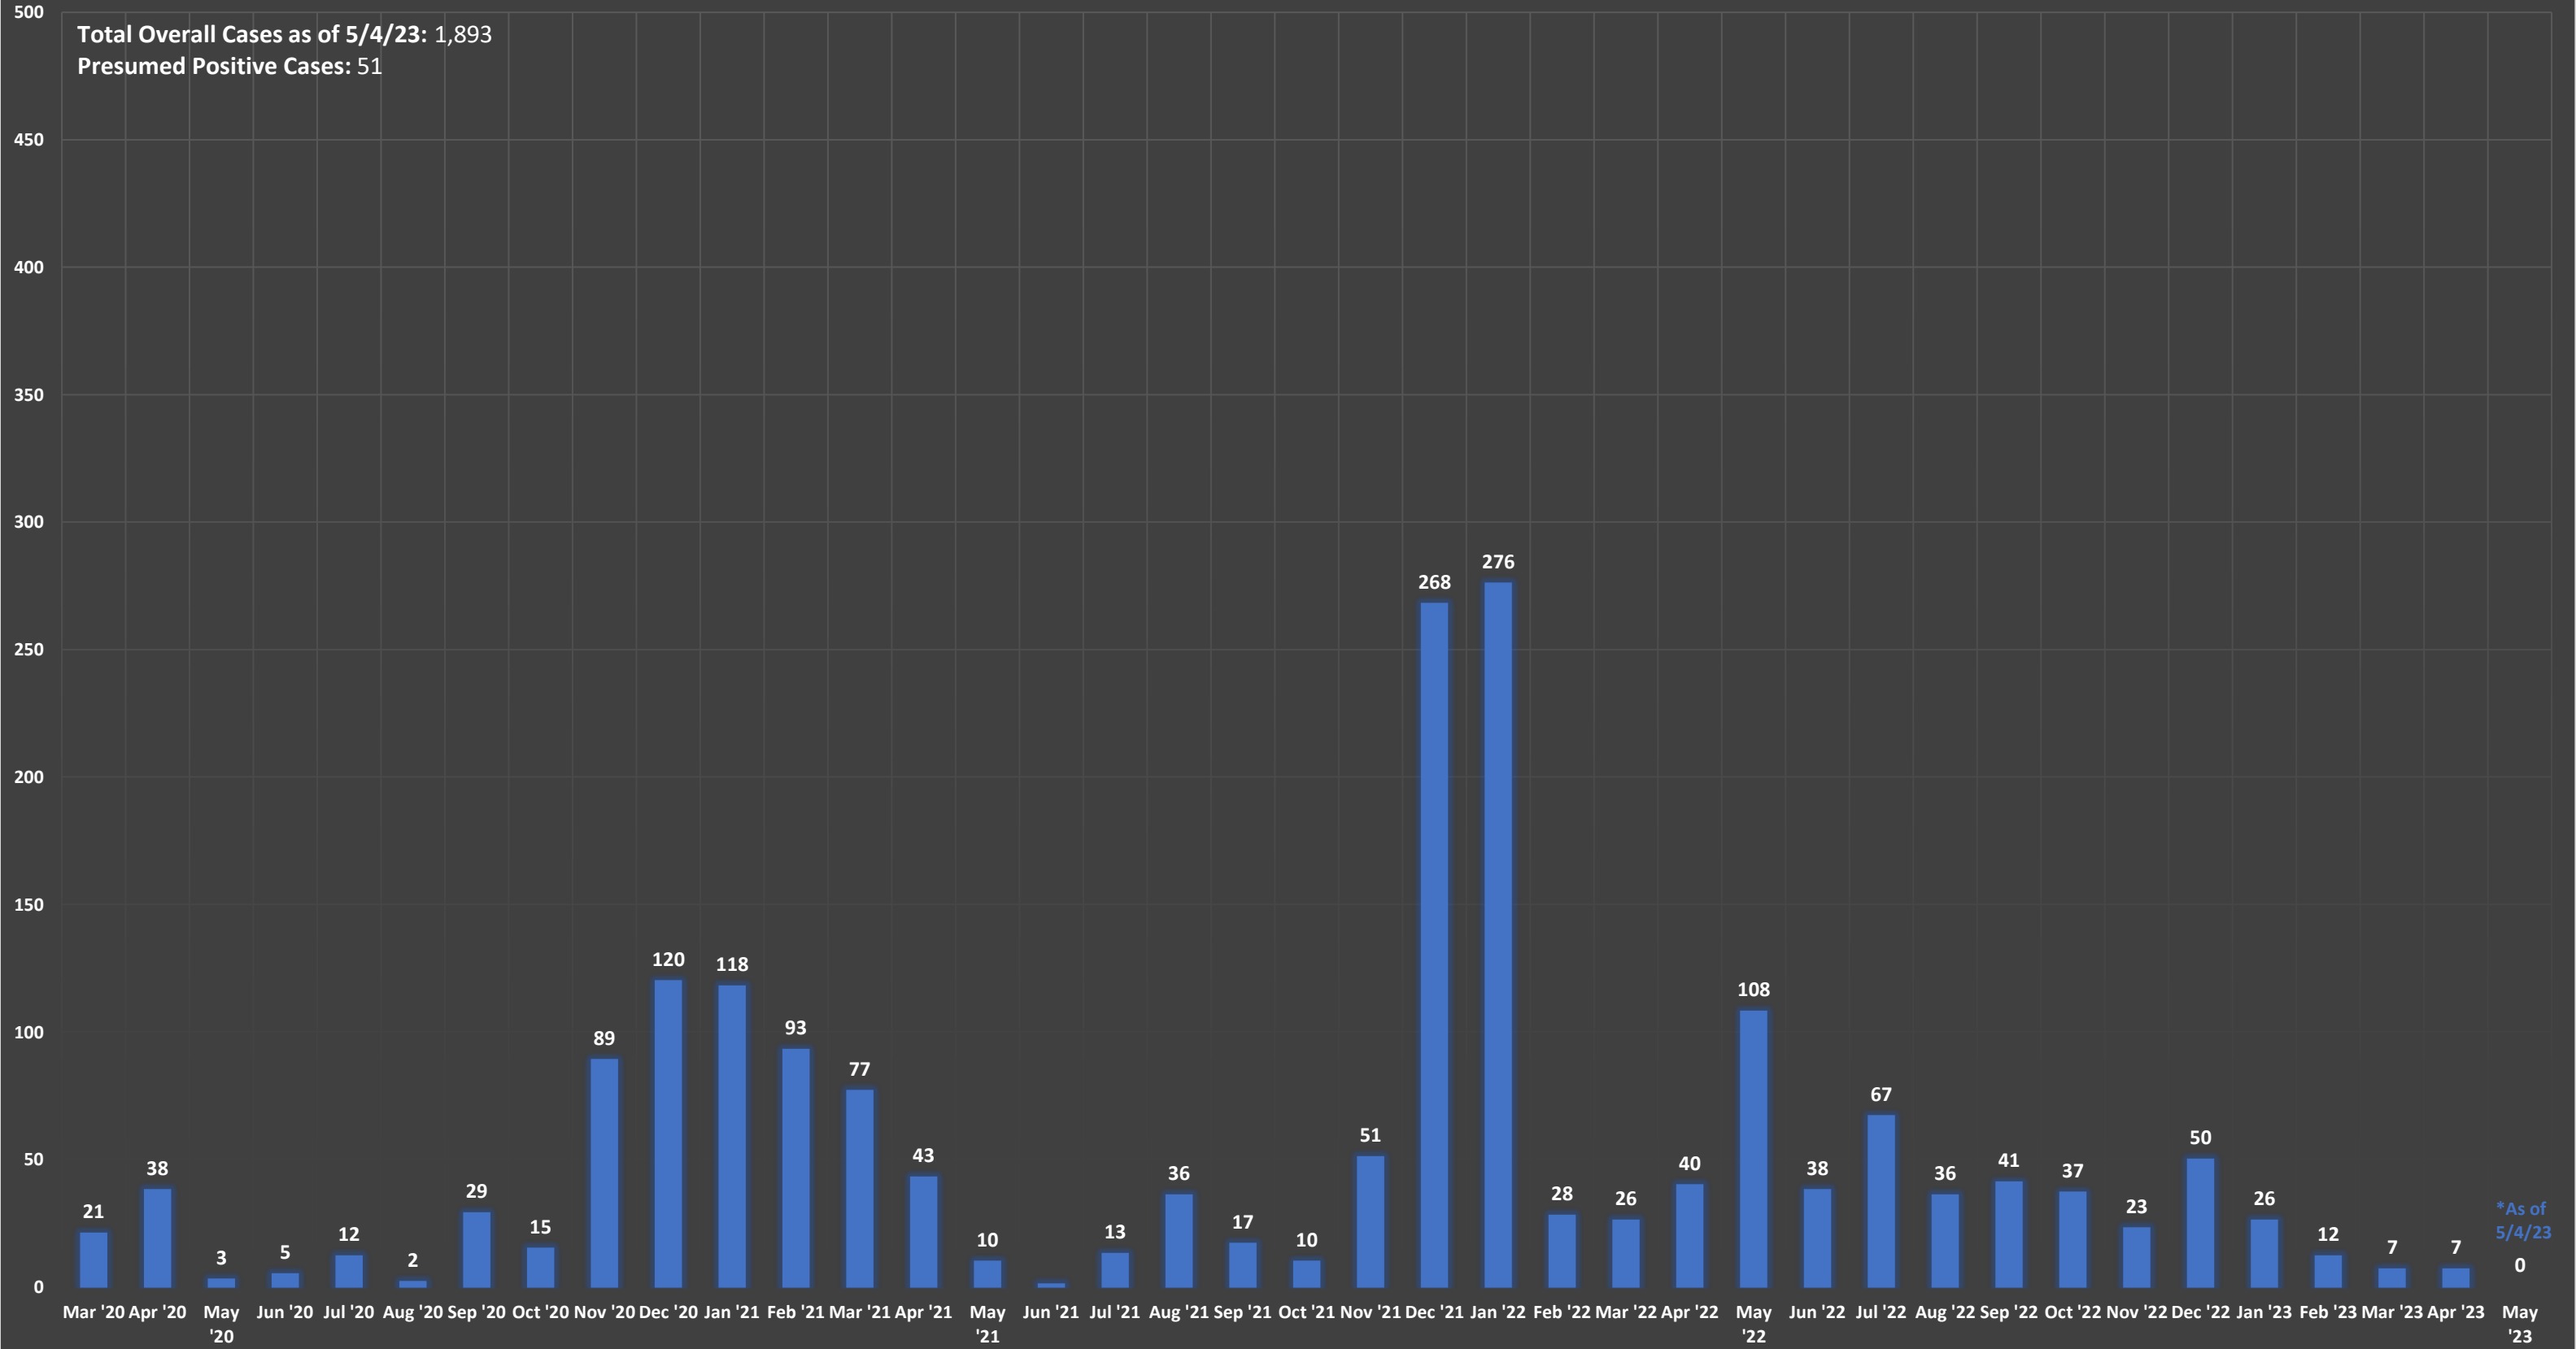

BERNARDSVILLE BOROUGH

BERNARDSVILLE BOROUGH COVID-19 NEW CASES BY MONTH

*Numbers are accurate as of 5/4/23. Case counts come directly from raw data imported from Commcare by the Bernards Township Health Department.

BERNARDSVILLE BOROUGH

BERNARDSVILLE BOROUGH COVID-19 CASES BY AGE

*Numbers are accurate as of 5/4/23. Case counts come directly from raw data imported from Commcare by the Bernards Township Health Department.

BERNARDSVILLE BOROUGH

BERNARDSVILLE BOROUGH COVID-19 CASES BY SEX

**Numbers are accurate as of 5/4/23. Case counts come directly from raw data imported from Commcare by the Bernards Township Health Department.*