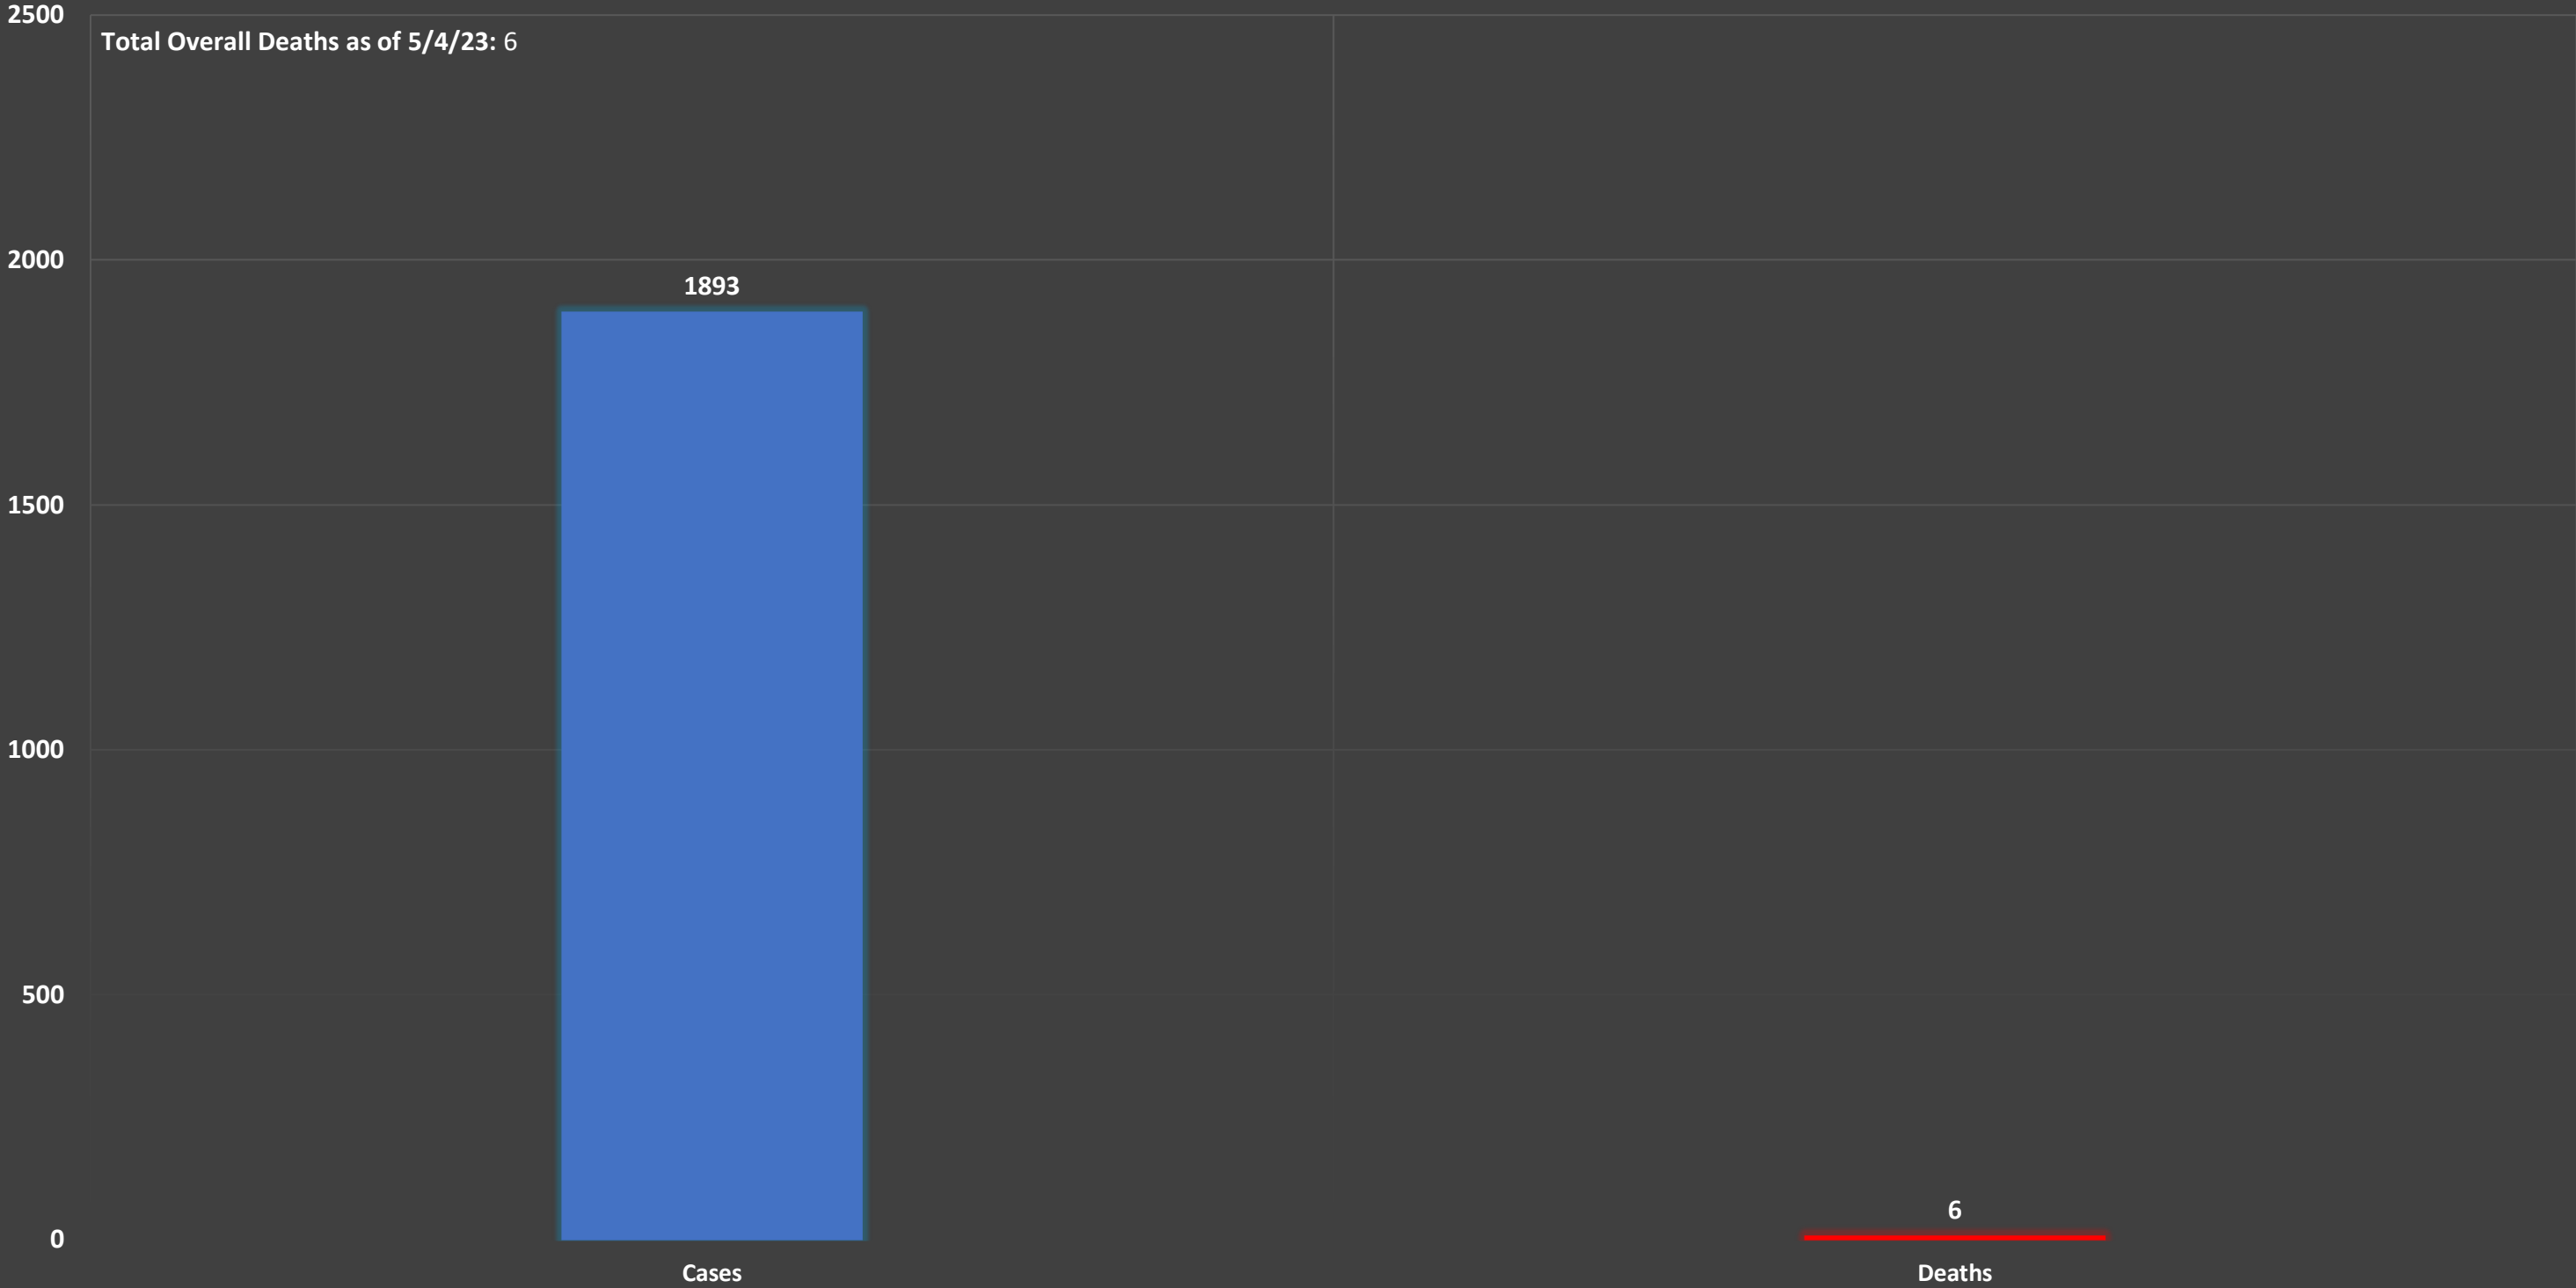

BERNARDSVILLE BOROUGH

BERNARDSVILLE BOROUGH COVID-19 CASES AND DEATHS BY LOCATION

*Numbers are accurate as of 5/4/23. Case counts come directly from raw data imported from Commcare by the Bernards Township Health Department.