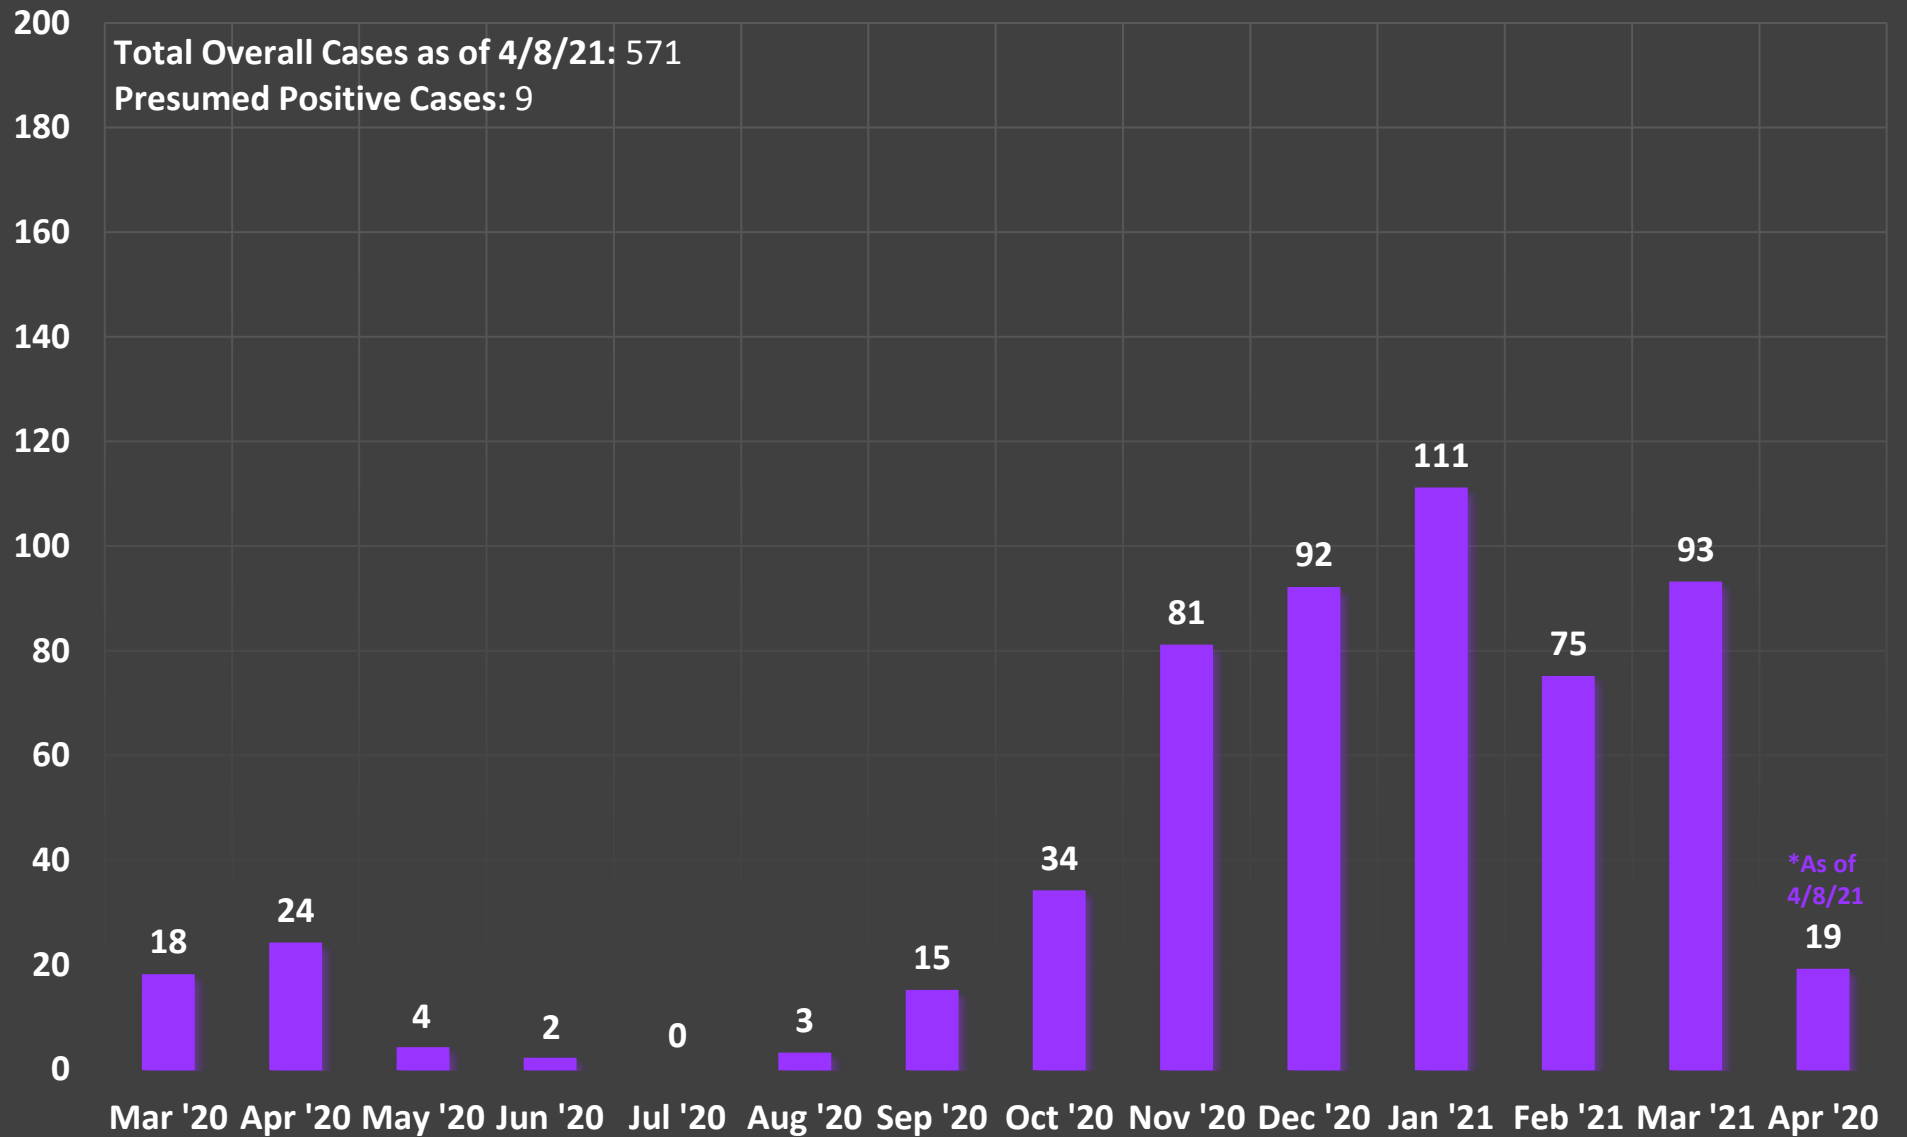

LONG HILL TOWNSHIP

LONG HILL TOWNSHIP COVID-19 NEW CASES BY MONTH

*Numbers are accurate as of 4/8/21. Case counts come directly from raw data imported from Commcare by the Bernards Township Health Department.

LONG HILL TOWNSHIP

LONG HILL TOWNSHIP COVID-19 CASES BY AGE

*Numbers are accurate as of 4/8/21. Case counts come directly from raw data imported from Commcare by the Bernards Township Health Department.

LONG HILL TOWNSHIP

LONG HILL TOWNSHIP COVID-19 CASES BY SEX

**Numbers are accurate as of 4/8/21. Case counts come directly from raw data imported from Commcare by the Bernards Township Health Department.*