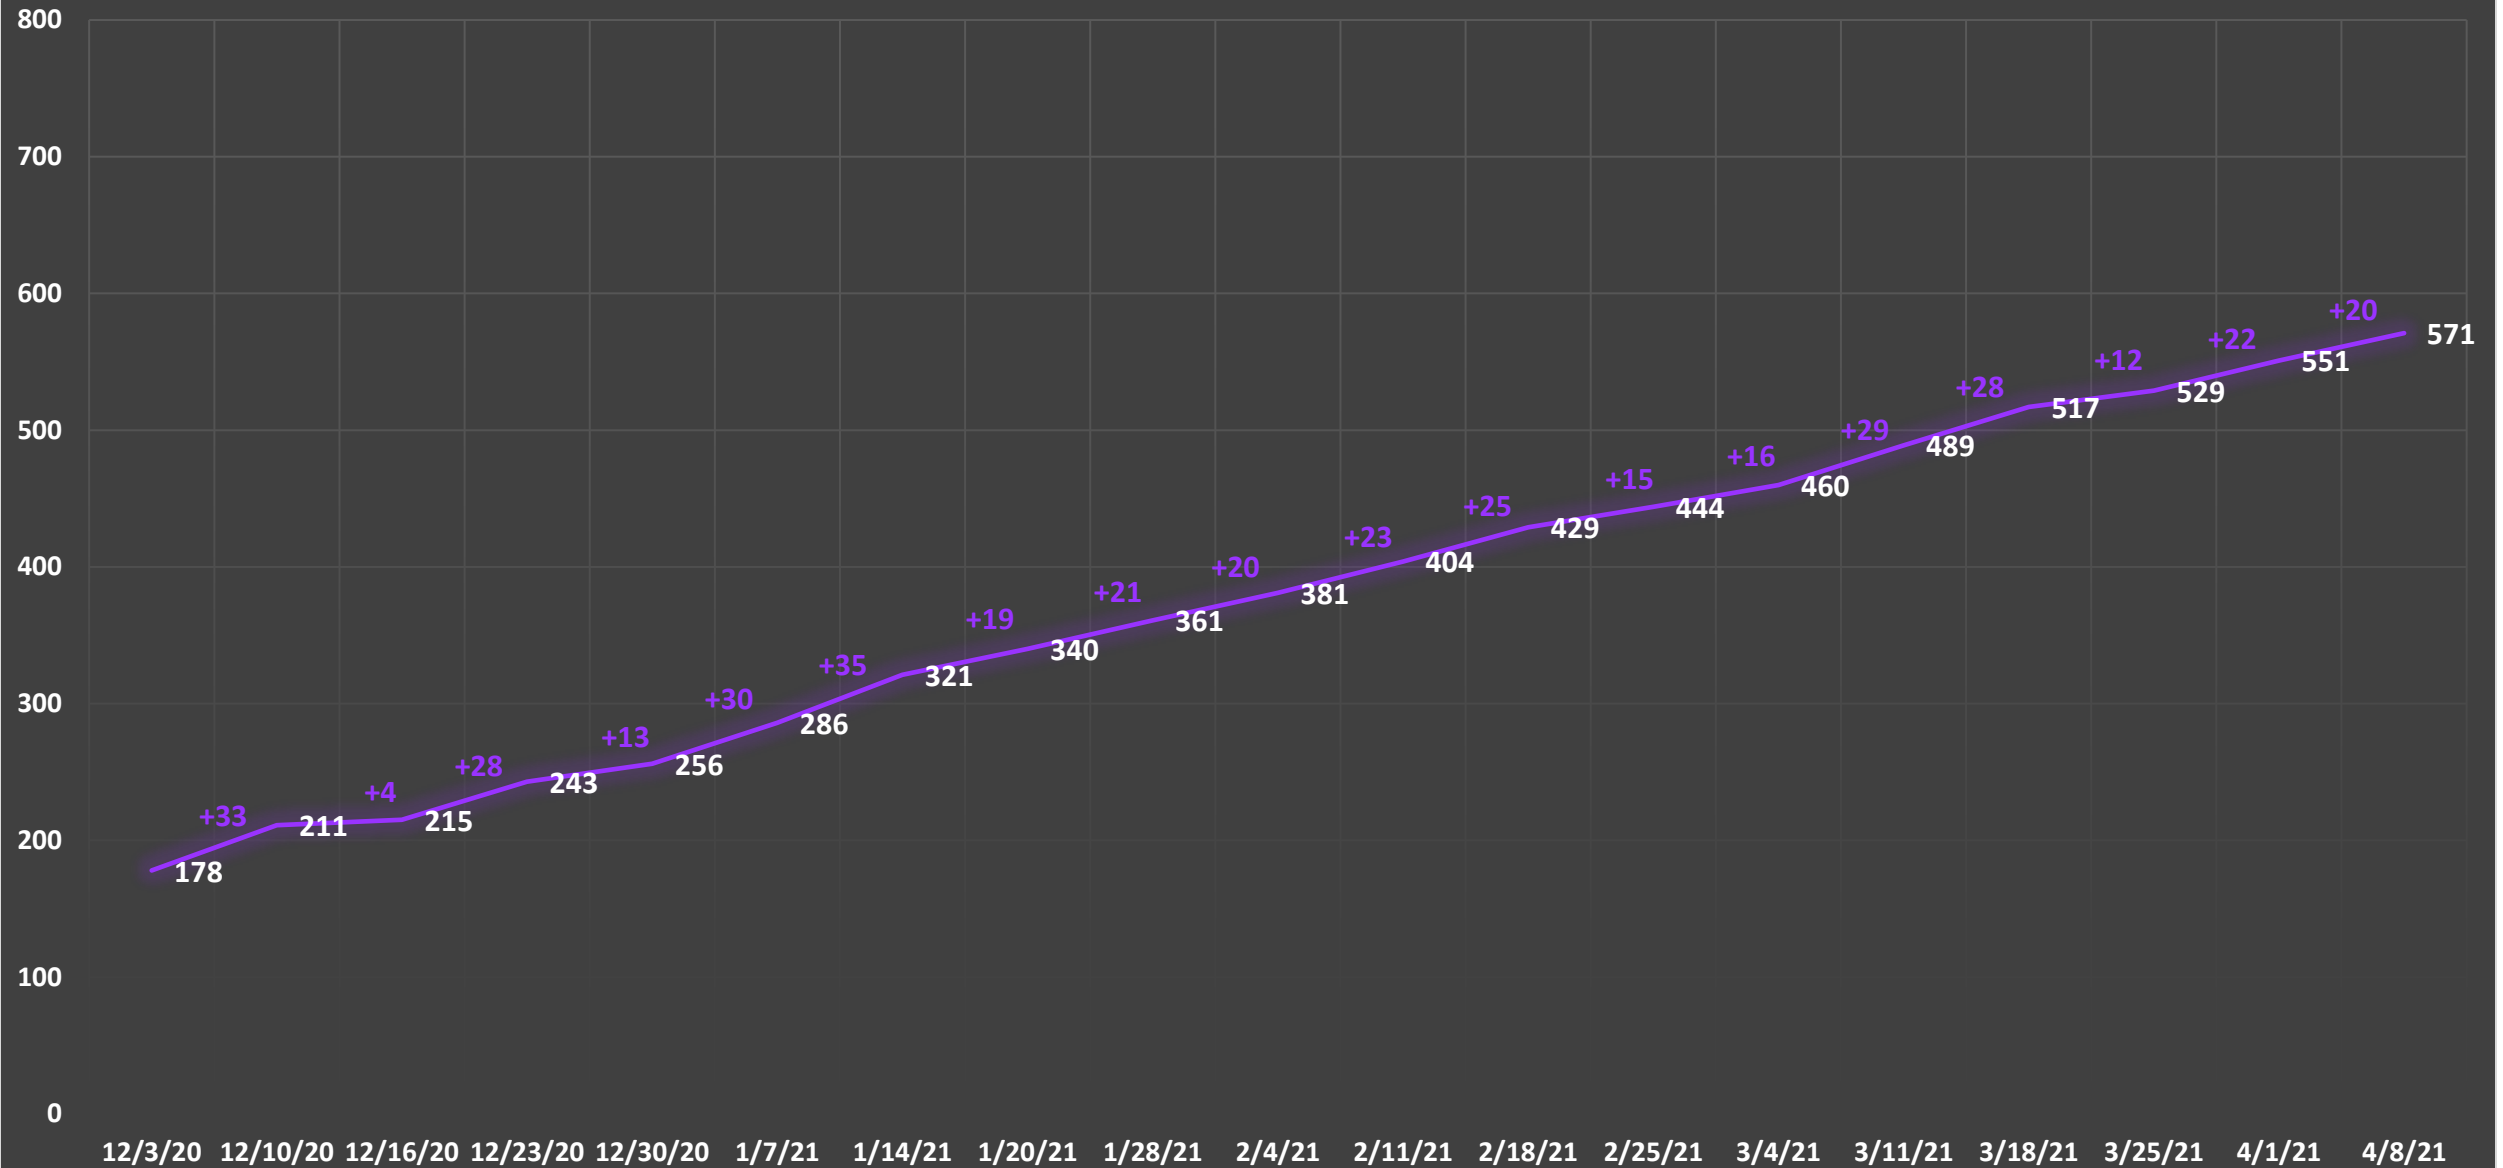

LONG HILL TOWNSHIP

LONG HILL TOWNSHIP COVID-19 CASE TOTALS BY WEEK

*Numbers are accurate as of 4/8/21. Case counts come directly from raw data imported from Commcare by the Bernards Township Health Department.