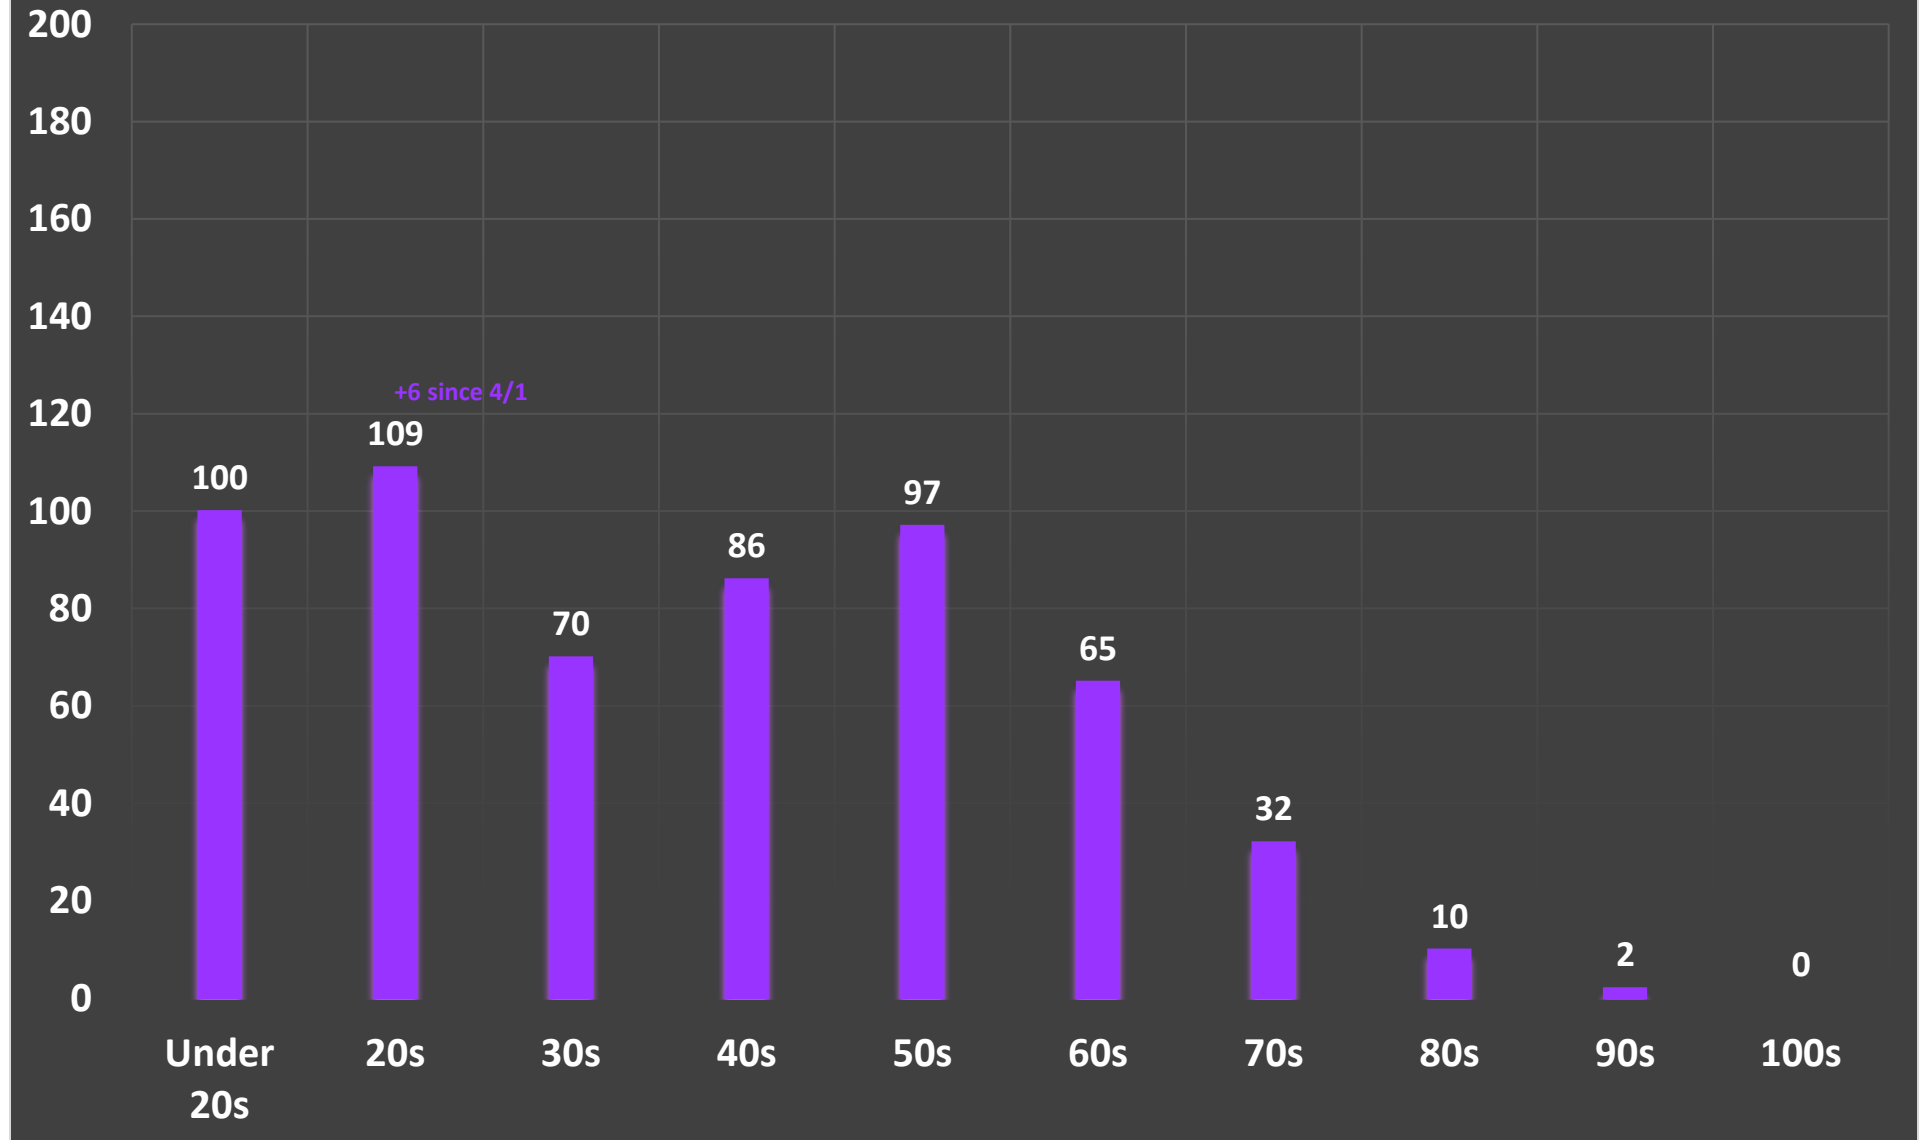

LONG HILL TOWNSHIP

LONG HILL TOWNSHIP COVID-19 NEW CASES BY MONTH

*Numbers are accurate as of 4/8/21. Case counts come directly from raw data imported from Commcare by the Bernards Township Health Department.

LONG HILL TOWNSHIP

LONG HILL TOWNSHIP COVID-19 CASES BY AGE

*Numbers are accurate as of 4/8/21. Case counts come directly from raw data imported from Commcare by the Bernards Township Health Department.

LONG HILL TOWNSHIP

LONG HILL TOWNSHIP COVID-19 CASES BY SEX

**Numbers are accurate as of 4/8/21. Case counts come directly from raw data imported from Commcare by the Bernards Township Health Department.*