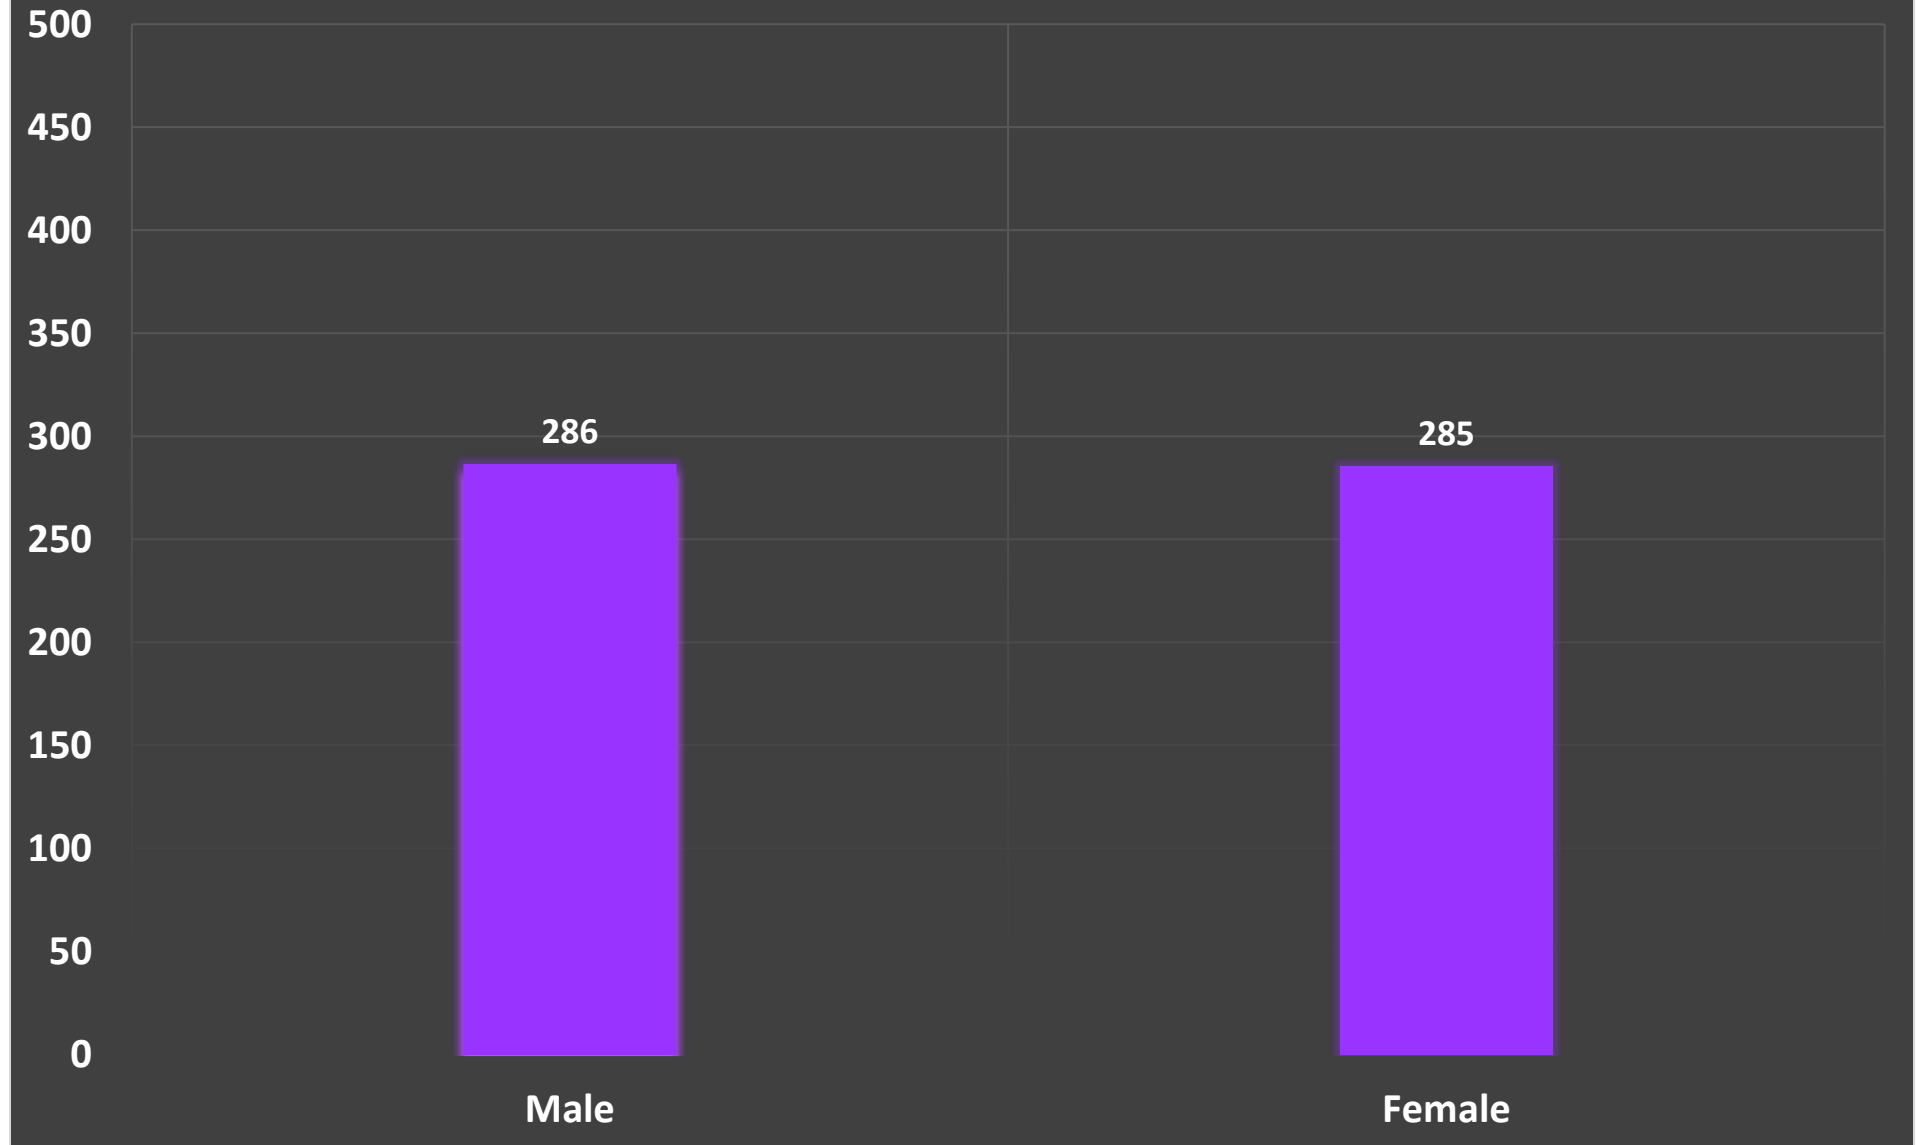

LONG HILL TOWNSHIP

LONG HILL TOWNSHIP COVID-19 NEW CASES BY MONTH

*Numbers are accurate as of 4/8/21. Case counts come directly from raw data imported from Commcare by the Bernards Township Health Department.

LONG HILL TOWNSHIP

LONG HILL TOWNSHIP COVID-19 CASES BY AGE

*Numbers are accurate as of 4/8/21. Case counts come directly from raw data imported from Commcare by the Bernards Township Health Department.

LONG HILL TOWNSHIP

LONG HILL TOWNSHIP COVID-19 CASES BY SEX

**Numbers are accurate as of 4/8/21. Case counts come directly from raw data imported from Commcare by the Bernards Township Health Department.*