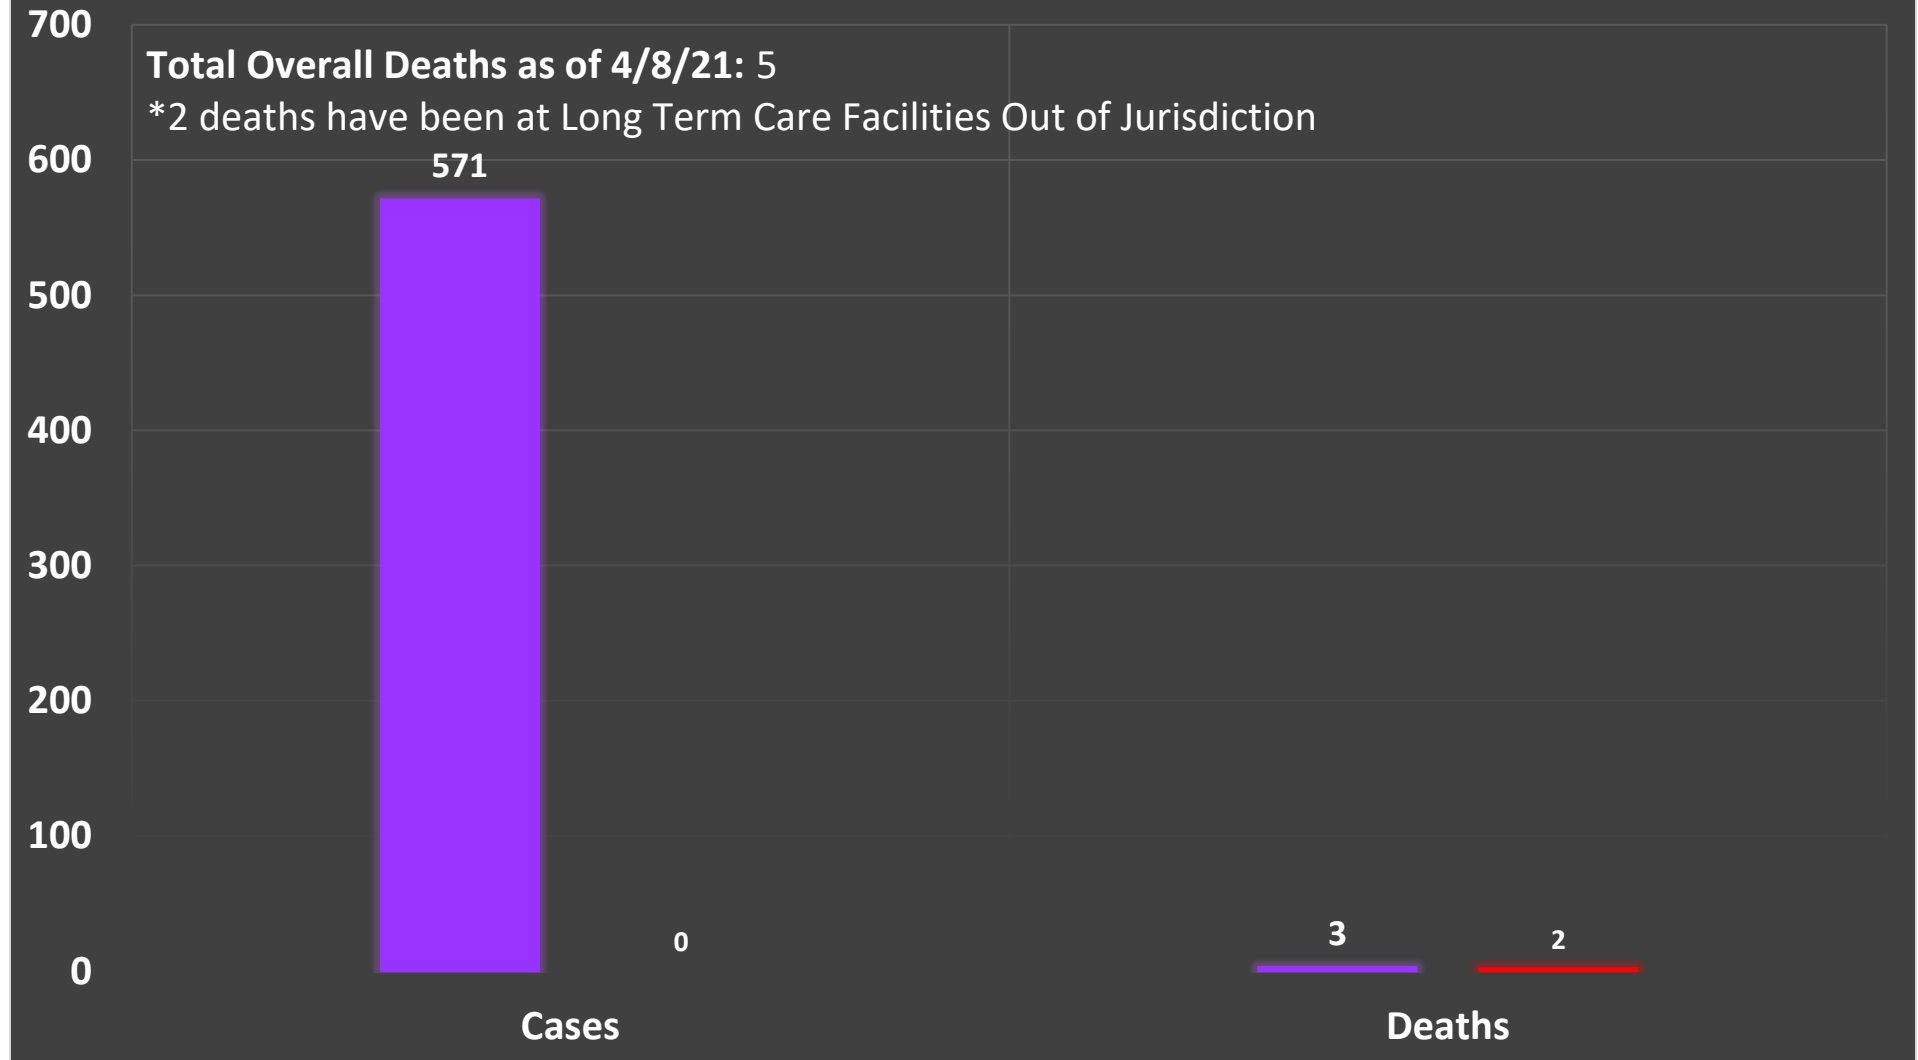

LONG HILL TOWNSHIP

LONG HILL TOWNSHIP COVID-19 NEW CASES BY MONTH

*Numbers are accurate as of 4/8/21. Case counts come directly from raw data imported from Commcare by the Bernards Township Health Department.

LONG HILL TOWNSHIP

LONG HILL TOWNSHIP COVID-19 CASES BY AGE

*Numbers are accurate as of 4/8/21. Case counts come directly from raw data imported from Commcare by the Bernards Township Health Department.

LONG HILL TOWNSHIP

LONG HILL TOWNSHIP COVID-19 CASES BY SEX

**Numbers are accurate as of 4/8/21. Case counts come directly from raw data imported from Commcare by the Bernards Township Health Department.*

LONG HILL TOWNSHIP

LONG HILL TOWNSHIP COVID-19 CASES AND DEATHS BY LOCATION

■ Community ■ LTCF Out of Jurisdiction

*Numbers are accurate as of 4/8/21. Case counts come directly from raw data imported from Commcare by the Bernards Township Health Department.